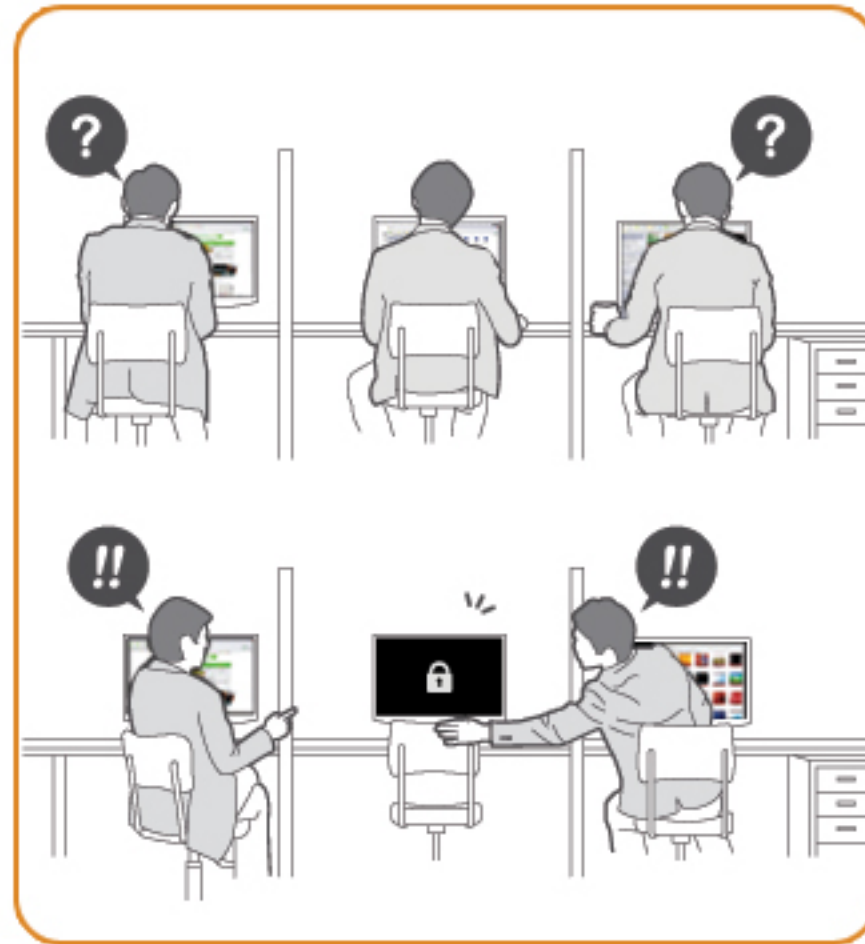

HOW IT SUPPORTS

PROTECT THE **"PRIVACY"** OF YOUR COMPUTER MONITOR

Automatically closes your monitor's screen while you're away from your computer. And immediately opens your screen as soon as you get back to pc. Your private and confidential information shall be kept by screen keeper

Be ahead of a competition!

From anyone, no more peeping into, or peeking through, or glance at.....
The Screen Keeper shall be a key solution from now on. Your valuable and confidential information will be always being kept by the 'Screen Keeper'

01