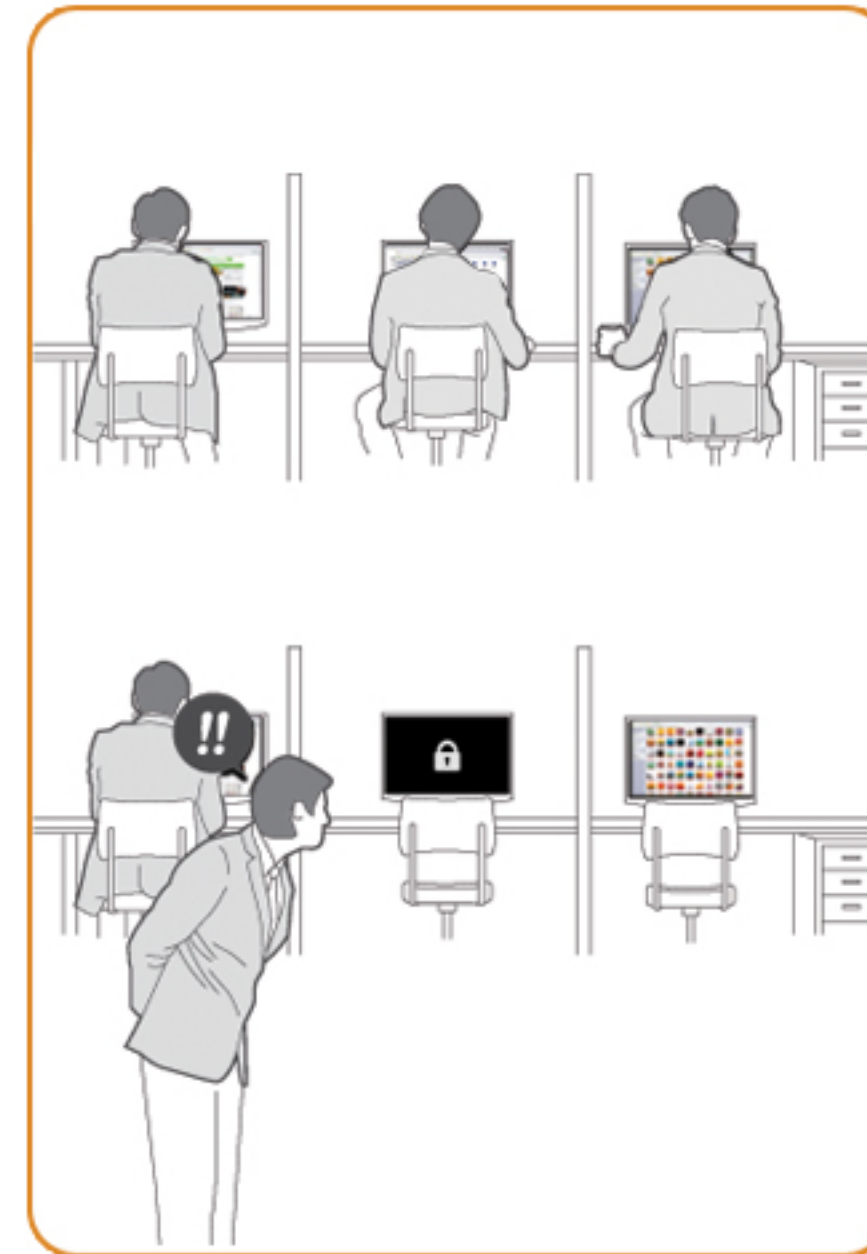

02

Its active distance may vary depending on the position and surrounding interference between the USB dongle and its Remote

Cool and attractive metallic combination!

Automatically closes your monitor's screen while you're away from your computer. And immediately opens your screen as soon as you get back to pc. Your private and confidential information shall be kept by screen keeper

www.screenkeeper.com