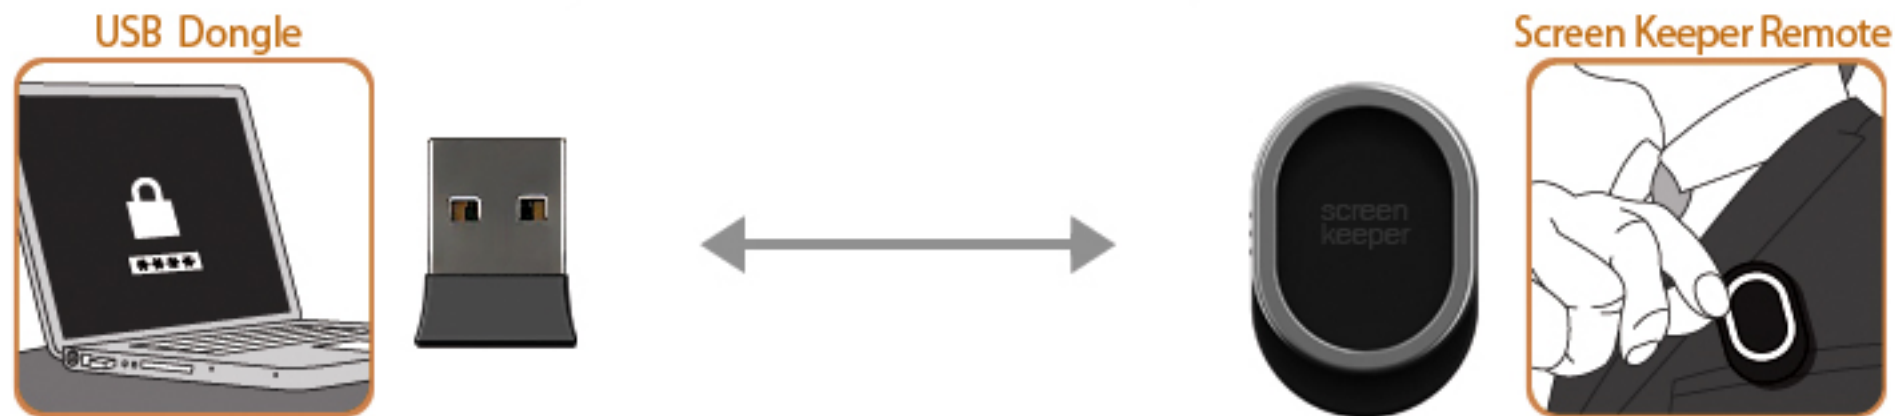

Cool and attractive metallic combination!

Automatically closes your monitor's screen while you're away from your computer. And immediately opens your screen as soon as you get back to pc. Your private and confidential information shall be kept by screen keeper

www.screenkeeper.com