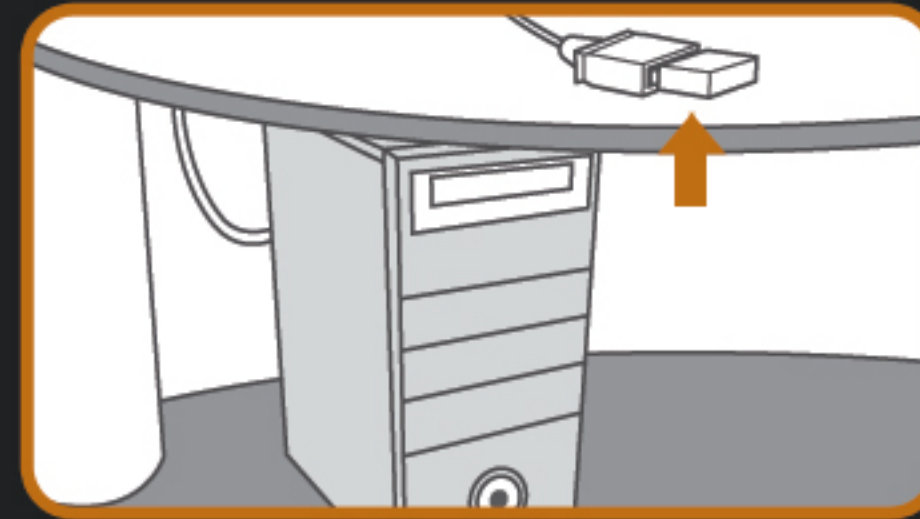

The following items are highly recommended in order to use the Screen Keeper stable and effectively without interruption.

- -There should be no obstacle between the USB dongle and its Remote.
- -The USB dongle should be positioned in front of computer by using the USB hub or the extension cable instead of direct plug the USB dongle into the USB slot of computer.
- -The Remote should be positioned near to the USB dongle on the desk as usual.
- -The touch of Remote by hand or body should be avoided as much as possible. In addition, it is required to pay attention not to touch of the Remote by body in case you put the Remote in your pocket especially.