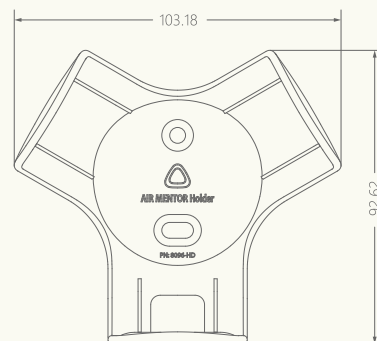

#### System Integration

Wired or wireless integration with HVAC system is achievable with our design assistant. (Please consult Air Mentor Intelligence Corp.)

Model	8099-A2-C7	Input	DC 5V/1A Micro USB
Dimension	106x115x44.5mm	Communication	WiFi 802.11 b,g,n, 2.4GHz, Bluetooth V4.0
Weight	205g	Apps Compatibility	iOS 9、Android 5.0 or above
Operating Temp	5~40°C	IAQ Breathing LED	Green, Yellow, Orange, Red, Purple
PM2.5	Range: 0~1000 $\mu\text{g}/\text{m}^3$	CO2 (NDIR)	Range: 400~10,000 ppm
PM10	Range: 0~1000 $\mu\text{g}/\text{m}^3$	Temperature	Range: -20°C~80°C
TVOC (Contains Formaldehyde)	Range: 0.020~10 ppm	Humidity	Range: 0~100%